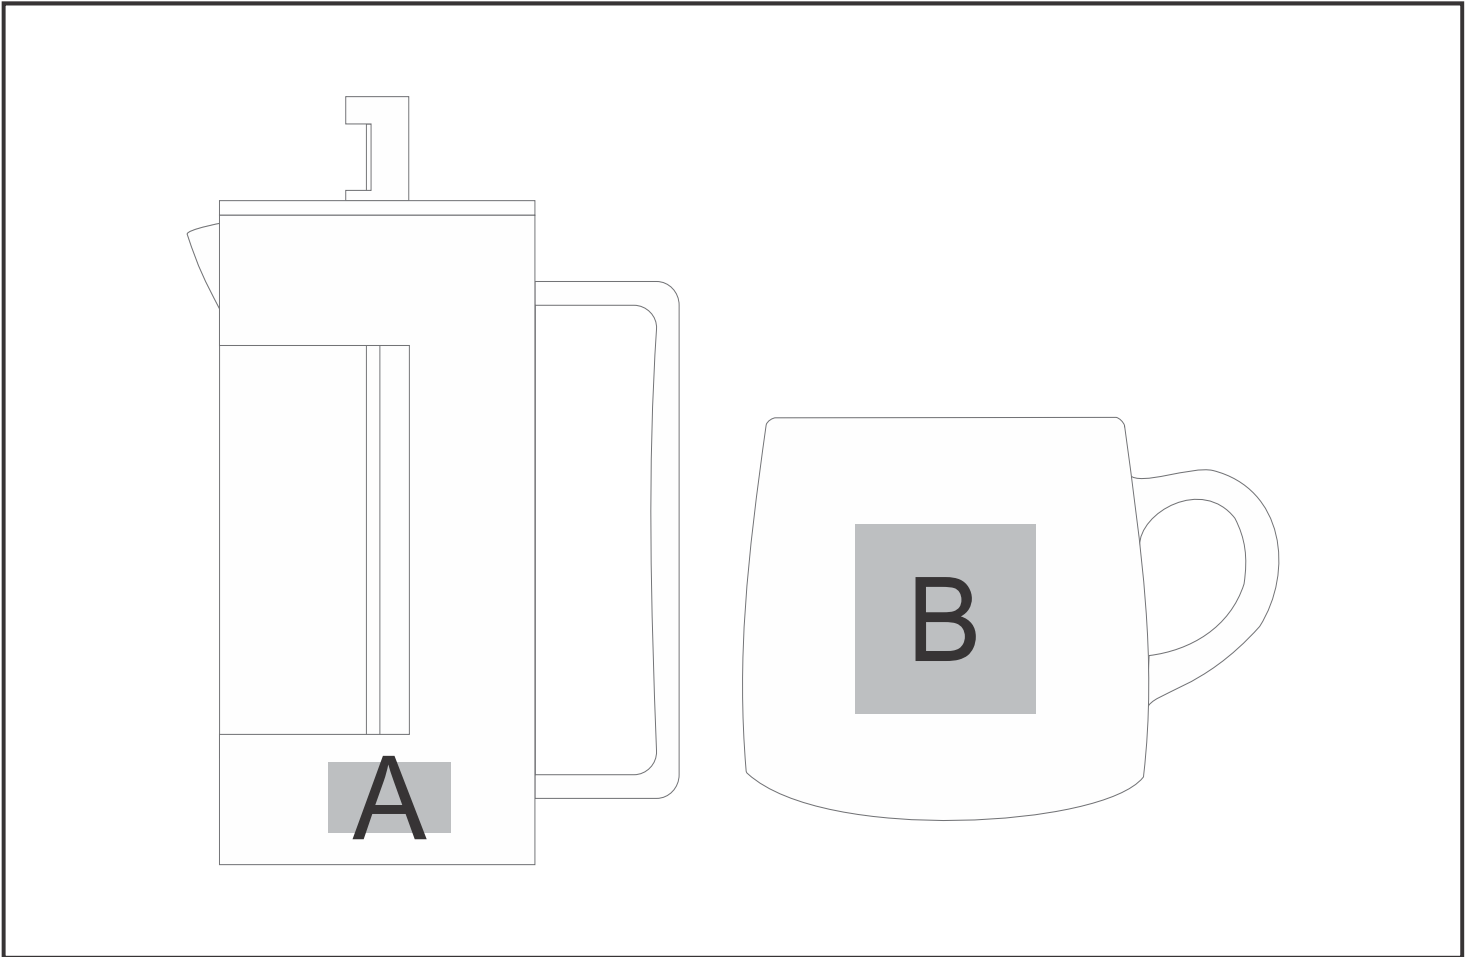

GH-YT-5-B

Yatta Brew-Box Hamper

Need to know:

Includes 1-Colour, 1-Position Pad Print on Plunger AND 1-Position Laser Engraving on Mug(setup fees apply)

- Laser Colour: White

Branding Options:

Position	Branding Method (Branding Code)	No. of Colours	Dimension
A	Pad Printing (PB)	4 Colours	35mm wide x 15mm high
B	Laser Engraving (LB)	N/A	30mm wide x 40mm high
B	Pad Printing (PC)	4 Colours	40mm wide x 40mm high